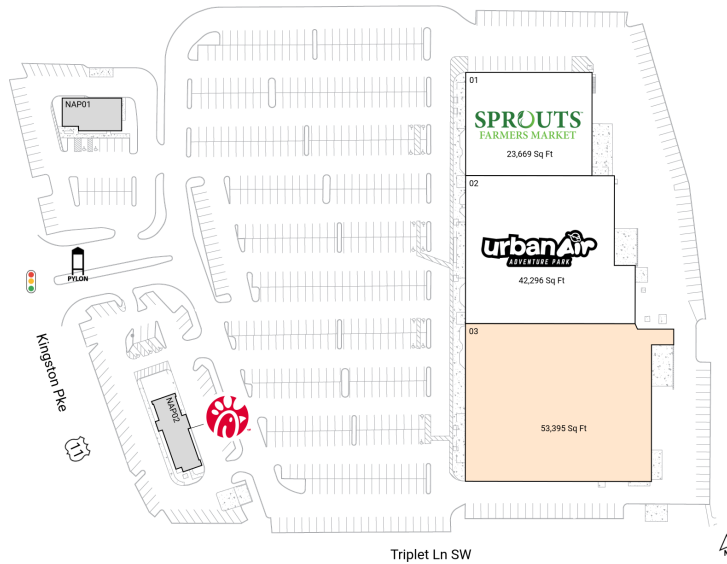

Kingston Overlook

9622 Kingston Pike | Knoxville, TN 37922

Knox County Knoxville, TN 122,536 Sq Ft

35.9064, -84.1057

Available Spaces

03 53,395 Sq Ft

Current Tenants Space size listed in square feet

01	Sprouts Farmers Market	23,669
02	Urban Air Trampoline Park	42,296
NAP01	Armed Forces Career Center	0
NAP02	Chick-fil-A	3,176

This site plan is for illustrative and information purposes only, showing the general layout of the shopping center; and is not a legal survey. Brixmor makes no representation or warranty that the shopping center is exactly as depicted as site conditions and tenant mix are subject to change over time.